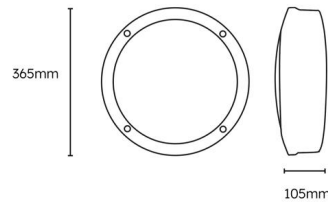

## Technical information:

Application Location	Internal
Emergency Output (lm)	100
Beam Angle	120
CRI	80
Input Type	220-240V AC
Driver Type	CC
Operating Temperature From	-20
Operating Temperature To	40
Product Warranty (Years)	5
Driver Brand	Lumineux
Socket	N/A
Frequency (Hz)	50   60
Diffuser Material	Polycarbonate
Install Options	BESA/Conduit
Install Type	Push Terminal
Replaceable Driver	Professional
Replaceable LED	Professional
Body Material	Aluminium
Maintained	Maintained/Non-Maintained
Sensor Technology	Microwave

# Hollingworth Eyelid

**Category:** Hollingworth

**Part Number:** 431130

**Description:** Hollingworth Diecast Eyelid Bulkhead 12W/16W/18W  
3CCT IP65 Black Plug & Play