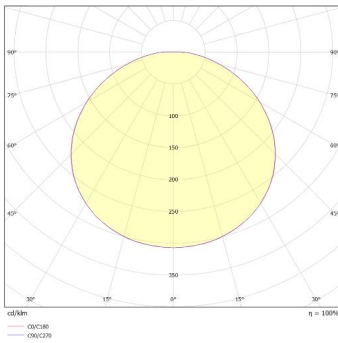

Hollingworth Eyelid

Category: Hollingworth

Part Number: 431130

Description: Hollingworth Diecast Eyelid Bulkhead 12W/16W/18W
3CCT IP65 Black Plug & Play

Compatible Products:

431127

Alwen Plug & Play MW Sensor
(For Bulkheads)

430963

Grafham Bulkhead Emergency
Conversion Pack 2W Plug &
Play