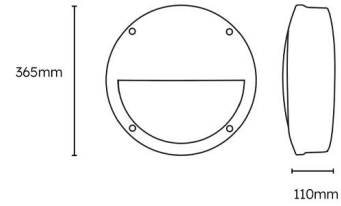

## Technical information:

Application Location	Internal
Emergency Output (lm)	100
Beam Angle	120
CRI	80
Input Type	220-240V AC
Driver Type	CC
Operating Temperature From	-20
Operating Temperature To	40
Product Warranty (Years)	5
Driver Brand	Lumineux
Socket	N/A
Frequency (Hz)	50   60
Diffuser Material	Polycarbonate
Install Options	BESA/Conduit
Install Type	Push Terminal
Replaceable Driver	Professional
Replaceable LED	Professional
Body Material	Aluminium
Maintained	Maintained/Non-Maintained
Sensor Technology	Microwave

# Hollingworth Eyelid

**Category:** Hollingworth

**Part Number:** 431130

**Description:** Hollingworth Diecast Eyelid Bulkhead 12W/16W/18W  
3CCT IP65 Black Plug & Play