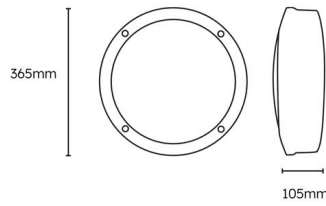

Technical information:

Application Location	Internal
Emergency Output (lm)	100
Beam Angle	120
CRI	80
Input Type	220-240V AC
Driver Type	CC
Operating Temperature From	-20
Operating Temperature To	40
Product Warranty (Years)	5
Driver Brand	Lumineux
Socket	N/A
Frequency (Hz)	50 60
Diffuser Material	Polycarbonate
Install Options	BESA/Conduit
Install Type	Push Terminal
Replaceable Driver	Professional
Replaceable LED	Professional
Body Material	Aluminium
Maintained	Maintained/Non-Maintained
Sensor Technology	Microwave

Hollingworth Eyelid

Category: Hollingworth

Part Number: 431130

Description: Hollingworth Diecast Eyelid Bulkhead 12W/16W/18W
3CCT IP65 Black Plug & Play

Compatible Products:

431127

Alwen Plug & Play MW Sensor
(For Bulkheads)