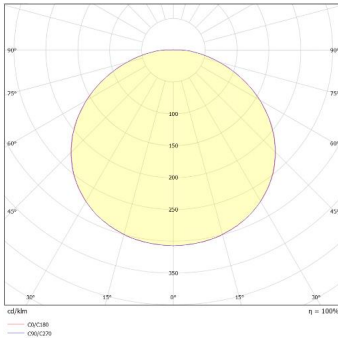

Hollingworth Eyelid

Category: Hollingworth

Part Number: 431130

Description: Hollingworth Diecast Eyelid Bulkhead 12W/16W/18W
3CCT IP65 Black Plug & Play

Compatible Products:

431127

Alwen Plug & Play MW Sensor
(For Bulkheads)

430963

Grafham Bulkhead Emergency
Conversion Pack 2W Plug &
Play