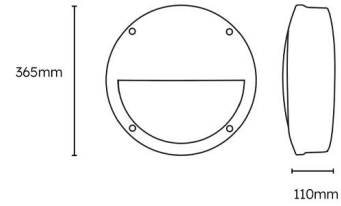

Technical information:

Application Location	Internal
Emergency Output (lm)	100
Beam Angle	120
CRI	80
Input Type	220-240V AC
Driver Type	CC
Operating Temperature From	-20
Operating Temperature To	40
Product Warranty (Years)	5
Driver Brand	Lumineux
Socket	N/A
Frequency (Hz)	50 60
Diffuser Material	Polycarbonate
Install Options	BESA/Conduit
Install Type	Push Terminal
Replaceable Driver	Professional
Replaceable LED	Professional
Body Material	Aluminium
Maintained	Maintained/Non-Maintained
Sensor Technology	Microwave

Hollingworth Eyelid

Category: Hollingworth

Part Number: 431130

Description: Hollingworth Diecast Eyelid Bulkhead 12W/16W/18W
3CCT IP65 Black Plug & Play

Compatible Products:

431127

Alwen Plug & Play MW Sensor
(For Bulkheads)