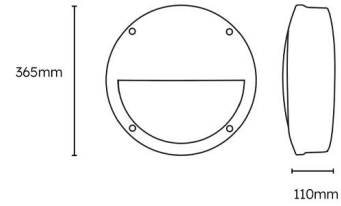

Technical information:

Application Location	Internal
Emergency Output (lm)	100
Beam Angle	120
CRI	80
Input Type	220-240V AC
Driver Type	CC
Operating Temperature From	-20
Operating Temperature To	40
Product Warranty (Years)	5
Driver Brand	Lumineux
Socket	N/A
Frequency (Hz)	50 60
Diffuser Material	Polycarbonate
Install Options	BESA/Conduit
Install Type	Push Terminal
Replaceable Driver	Professional
Replaceable LED	Professional
Body Material	Aluminium
Maintained	Maintained/Non-Maintained
Sensor Technology	Photocell
Sensor Type	On-Off
Standby Power	1.0
Standalone/Grouping	Standalone

Hollingworth Eyelid

Category: Hollingworth

Part Number: 431130-DD

Description: Hollingworth Diecast Eyelid Bulkhead 12W/16W/18W
3CCT IP65 Black Plug & Play Photocell

Compatible Products:

431127

Alwen Plug & Play MW Sensor
(For Bulkheads)