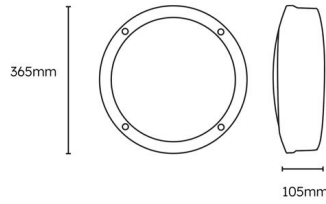

Technical information:

Application Location	Internal
Emergency Output (lm)	100
Beam Angle	120
CRI	80
Input Type	220-240V AC
Driver Type	CC
Operating Temperature From	-20
Operating Temperature To	40
Product Warranty (Years)	5
Driver Brand	Lumineux
Socket	N/A
Frequency (Hz)	50 60
Diffuser Material	Polycarbonate
Install Options	BESA/Conduit
Install Type	Push Terminal
Replaceable Driver	Professional
Replaceable LED	Professional
Body Material	Aluminium
Maintained	Maintained/Non-Maintained
Sensor Technology	Photocell
Sensor Type	On-Off
Standby Power	1.0
Standalone/Grouping	Standalone

Hollingworth Eyelid

Category: Hollingworth

Part Number: 431130-DD

Description: Hollingworth Diecast Eyelid Bulkhead 12W/16W/18W
3CCT IP65 Black Plug & Play Photocell

Compatible Products:

431127

Alwen Plug & Play MW Sensor
(For Bulkheads)