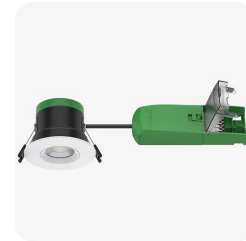

## truSmart Clifton

**Category:** Clifton

**Part Number:** 430883

**Description:** truSmart Clifton Fire Rated Commercial Downlight 8W  
Tunable IP65 Black 60D

### Product Features:

- Complies with parts B, C, E and L of Building Regulations
- Suitable for solid or stranded cable Ø 0.75 – 2.5mm<sup>2</sup>
- Replacable light source
- Suitable for Care homes, Hotels & Corridors
- Fully tested for 30, 60 and 90 minutes fire rated
- Meets STA Pattern Book fire test requirements
- Quick connector with LENNEL lever terminal
- Dimmable via truSmart app

### General information:

Wattage (W)	8
Lumens (lm)	1275
Efficacy (lm/W)	150
Colour Temperature (K)	2700-6500
CCT	Tunable
Flicker	Flicker Free
Dimmable	truSmart
L70 Hours	50000

### Technical information:

Application Location	Internal
Beam Angle	60
CRI	80
Input Type	220-240V AC
Driver Type	CC
Operating Temperature From	-10
Operating Temperature To	45
Product Warranty (Years)	5
Driver Brand	Lumineux
Socket	N/A
Frequency (Hz)	50   60
Install Options	BESA/Conduit
Replaceable Driver	No
Replaceable LED	No