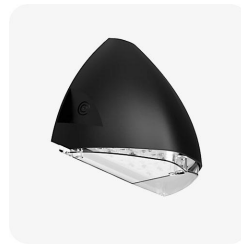

## Hawkridge

**Category:** Hawkridge

**Part Number:** 430698-M3S-DD

**Description:** Hawkridge Wall Pack 18W/28W 3CCT Black  
Emergency Self Test Photocell

### Product Features:

- Tough aluminium body with polycarbonate diffuser
- LED lifespan 50,000 hours L70
- Standard, emergency and dusk to dawn options available
- IK08 impact rated
- Selectable wattages
- No upward light