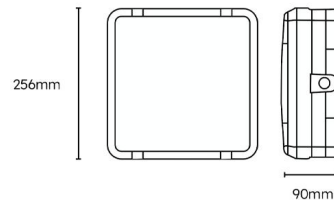

### Technical information:

Application Location	Internal
Emergency Output (lm)	150
Beam Angle	140
CRI	80
Input Type	220-240V AC
Driver Type	CC
Operating Temperature From	-20
Operating Temperature To	40
Product Warranty (Years)	5
Driver Brand	Lumineux
Socket	N/A
Frequency (Hz)	50   60
Diffuser Material	Polycarbonate
Install Options	BESA/Conduit
Install Type	Push Terminal
Replaceable Driver	Professional
Replaceable LED	Professional
Body Material	ABS
Maintained	Maintained/Non-Maintained
Sensor Technology	Photocell
Sensor Type	On-Off
Standby Power	1.0
Standalone/Grouping	Standalone