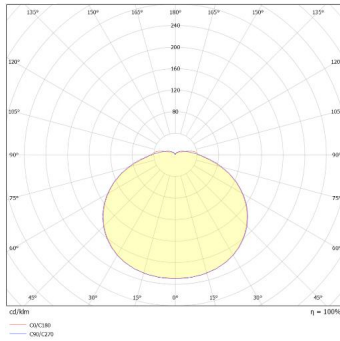

Pebble

Category: Pebble

Part Number: 431126-WH-DD

Description: Pebble Utility Square Bulkhead 12W/16W/18W 3CCT
IP65 White Plug & Play Photocell

Compatible Products:

431127

Alwen Plug & Play MW Sensor
(For Bulkheads)

430963

Grafham Bulkhead Emergency
Conversion Pack 2W Plug &
Play