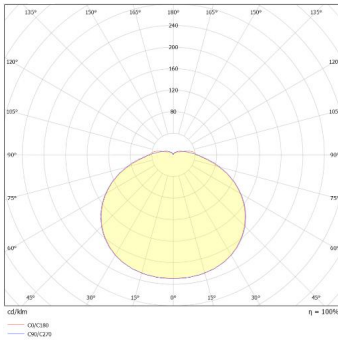

Pebble

Category: Pebble

Part Number: 431126-WH-DD

Description: Pebble Utility Square Bulkhead 12W/16W/18W 3CCT
IP65 White Plug & Play Photocell

Compatible Products:

431127

Alwen Plug & Play MW Sensor
(For Bulkheads)

430963

Grafham Bulkhead Emergency
Conversion Pack 2W Plug &
Play