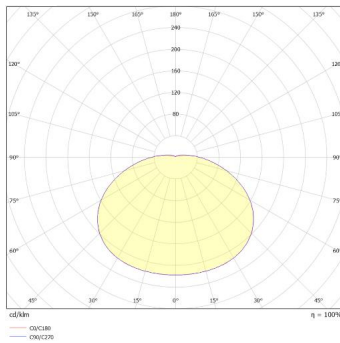

Hatherton

Category: Hatherton

Part Number: 431132-DD

Description: Hatherton Multi Bulkhead 12W/16W/18W 3CCT IP66
White Plug & Play Photocell

Compatible Products:

431127

Alwen Plug & Play MW Sensor
(For Bulkheads)

430963

Grafham Bulkhead Emergency
Conversion Pack 2W Plug &
Play

401595

Hatherton Multi Bulkhead
Decorative Bezel Black

401592

Hatherton Multi Bulkhead
Eyelid Bezel Black

401589

Hatherton Multi Bulkhead Full
Bezel Black

401588

Hatherton Multi Bulkhead Full
Bezel White

401598

Hatherton Multi Bulkhead Grill
Bezel Black