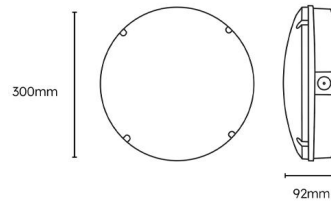

Hatherton

Category: Hatherton

Part Number: 431132-DD

Description: Hatherton Multi Bulkhead 12W/16W/18W 3CCT IP66
White Plug & Play Photocell

Compatible Products:

431127

Alwen Plug & Play MW Sensor
(For Bulkheads)

430963

Grafham Bulkhead Emergency
Conversion Pack 2W Plug &
Play