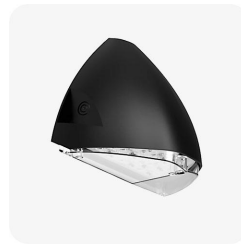

Hawkridge

Category: Hawkridge

Part Number: 430698-E3

Description: Hawkridge Wall Pack 18W/28W 3CCT Black E-SEL3
Emergency

Product Features:

- Tough aluminium body with polycarbonate diffuser
- LED lifespan 50,000 hours L70
- Standard, emergency and dusk to dawn options available
- IK08 impact rated
- Selectable wattages
- No upward light

General information:

Wattage (W)	18 / 28
Lumens (lm)	1,975 / 3,075
Efficacy (lm/W)	110
Colour Temperature (K)	3000 / 4000 / 6000
CCT	3CCT
IP Rating	65
IK Rating	08
Class Rating	1
Energy Rating	C
Dimmable	FIXED
L70 Hours	54000
L80 Hours	54000
Paint Finish (RAL)	7021

Technical information:

Application Location	External
Optics	ASYMMETRIC
CRI	80
Input Type	220-240V AC
Driver Type	CC
Operating Temperature From	-20
Operating Temperature To	40
Product Warranty (Years)	5
SDCM	5
Driver Brand	Lumineux
Socket	N/A
Frequency (Hz)	50 60
Diffuser Material	Polycarbonate
Install Options	BESA/Conduit
Install Type	Push Terminal
Body Material	Aluminium