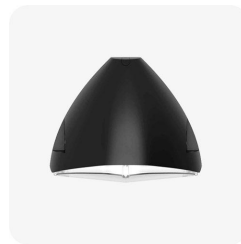

Hawkridge

Category: Hawkridge

Part Number: 430698-E3

Description: Hawkridge Wall Pack 18W/28W 3CCT Black E-SEL3
Emergency

Product Features:

- Tough aluminium body with polycarbonate diffuser
- LED lifespan 50,000 hours L70
- Standard, emergency and dusk to dawn options available
- IK08 impact rated
- Selectable wattages
- No upward light

General information:

Wattage (W)	18 / 28
Lumens (lm)	1,975 / 3,075
Efficacy (lm/W)	110
Colour Temperature (K)	3000 / 4000 / 6000
CCT	3CCT
IP Rating	65
IK Rating	08
Class Rating	1
Energy Rating	C
Dimmable	FIXED
L70 Hours	54000
L80 Hours	54000
Paint Finish (RAL)	7021