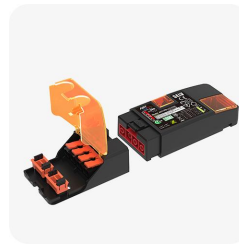

## truSmart Blackburn

**Category:** Blackburn

**Part Number:** 440102

**Description:** truSmart Blackburn Indirect Panel 600x600 TP(a) UGR 30W Tunable SMB White PIR

### Product Features:

- Built in PIR/Daylight Sensor
- Optic lens for even light distribution
- Control/Group via the truSmart App
- Flicker free driver
- Wireless control
- Microprismatic TP (a) diffuser to achieve UGR <19

### General information:

Wattage (W)	30
Lumens (lm)	3,900
Efficacy (lm/W)	130
Colour Temperature (K)	3000 - 6000