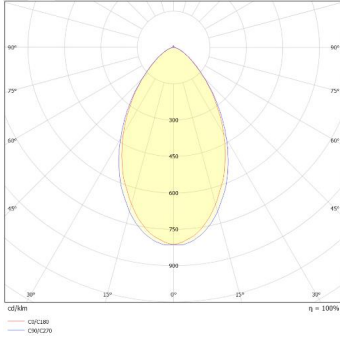

Avon

Category: Avon New

Part Number: 421414

Description: Avon Fire Rated Downlight 4W/6W 4CCT IP65 White
RAL9016 60D

Wattage Selectable

Product Features:

- Wattage selectable: 4W/6W
- 4CCT selectable: 2700K, 3000K, 4000K, 6000K
- Complies with parts B, C, E and L of Building Regulations
- Suitable for solid or stranded cable Ø 0.75 – 2.5mm²
- Fully tested for 30, 60 and 90 minutes fire rated
- Meets STA Pattern Book fire test requirements
- 5 Year Product Warranty
- High efficiency 135 lm/W

General information:

Wattage (W)	4 / 6
Lumens (lm)	510 / 730
Efficacy (lm/W)	120
Beam Angle	60
CRI	80
Colour Temperature (K)	2700 / 3000 / 4000 / 6000
CCT	4CCT
Cut Out Size (mm) Ø	68-75
Operating Temperature From	-10
Operating Temperature To	40
Application Location	Internal

Technical information:

Class Rating	2
Input Type	220-240V AC
IP Rating	65
IK Rating	3
L70 Hours	50000
Product Warranty (Years)	5
SDCM	6
Surge (kV)	1 L-N

Avon

Category: Avon New

Part Number: 421414

Description: Avon Fire Rated Downlight 4W/6W 4CCT IP65 White
RAL9016 60D

Compatible Products:

430967

Grafham 2.5W E-SEL3 Avon
Emergency Conversion Pack
50-340V DC 10-250mA
LifePO4 3.2V DC 3.2Ah