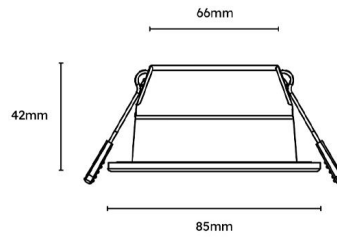

Avon

Category: Avon New

Part Number: 421414

Description: Avon Fire Rated Downlight 4W/6W 4CCT IP65 White
RAL9016 60D

Wattage Selectable

Product Features:

- Wattage selectable: 4W/6W
- 4CCT selectable: 2700K, 3000K, 4000K, 6000K
- Complies with parts B, C, E and L of Building Regulations
- Suitable for solid or stranded cable Ø 0.75 – 2.5mm²
- Fully tested for 30, 60 and 90 minutes fire rated
- Meets STA Pattern Book fire test requirements
- 5 Year Product Warranty
- High efficiency 135 lm/W

General information:

Wattage (W)	4 / 6
Lumens (lm)	510 / 730
Efficacy (lm/W)	120
Beam Angle	60
CRI	80
Colour Temperature (K)	2700 / 3000 / 4000 / 6000
CCT	4CCT
Cut Out Size (mm) Ø	68-75
Operating Temperature From	-10
Operating Temperature To	40
Application Location	Internal

Technical information:

Class Rating	2
Input Type	220-240V AC
IP Rating	65
IK Rating	3
L70 Hours	50000
Product Warranty (Years)	5
SDCM	6
Surge (kV)	1 L-N

Avon

Category: Avon New

Part Number: 421414

Description: Avon Fire Rated Downlight 4W/6W 4CCT IP65 White
RAL9016 60D

Compatible Products:

430967

Grafham 2.5W E-SEL3 Avon
Emergency Conversion Pack
50-340V DC 10-250mA
LifePO4 3.2V DC 3.2Ah