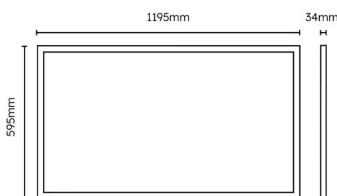

Technical information:

Application Location	Internal
Beam Angle	95
Optics	Symmetric
CRI	80
Input Type	230-240V AC
Driver Type	CC
Operating Temperature (°C)	0 - +40
Product Warranty (Years)	5
SDCM	6
Driver Brand	Lumineux
Socket	N/A
Frequency (Hz)	50 | 60
Diffuser Material	Polycarbonate
Replaceable Driver	Professional
Replaceable LED	No
Body Material	Steel