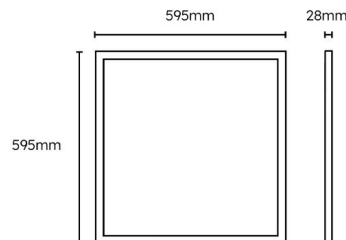

Technical information:

Application Location	Internal
Beam Angle	95
Optics	Symmetric
CRI	80
Input Type	230-240V AC
Driver Type	CC
Operating Temperature (°C)	0 - +40
Product Warranty (Years)	5
SDCM	6
Driver Brand	Lumineux
Socket	N/A
Frequency (Hz)	50 | 60
Diffuser Material	Polycarbonate
Replaceable Driver	Professional
Replaceable LED	No
Body Material	Steel