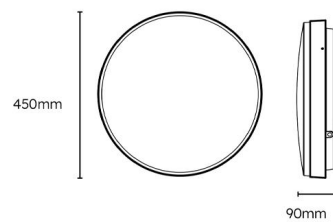

### Technical information:

|                                  |  |
|----------------------------------|--|
| Emergency IP Rating              | 20   |
| Cell Type                        | IFR18650 - LiFePO4                                     |
| Capacity (mAh)                   | 3200   |
| Recharge Time (Hours)            | 24   |
| Emergency Duration (Hours)       | 3  |
| Emergency Output (Standalone lm) | 400  |
| Charge Current (mA)              | 300  |
| Battery Size (V/Ah)              | 3.2 / 3.2  |
| Battery Temperature (To) (°C)    | 30   |
| Module Length (mm)               | 170  |
| Module Width (mm)                | 54   |
| Module Height (mm)               | 32   |
| Battery Length (mm)              | 1300   |
| Battery Width (mm)               | 20   |
| Battery Height (mm)              | 20   |
| Battery Discharge (mA)           | 130  |
| Sensor Technology                | Microwave  |
| Sensor Type                      | Step-Dim   |
| Max. Mounting Height (m)         | 6  |
| Hold Time                        | 5s / 30s / 60s / 3min /<br>5min / 10min /<br>Permanent |
| Detection Radius                 | 5 x 4  |
| Standby Power                    | 1.0  |
| Standalone/Grouping              | Standalone   |