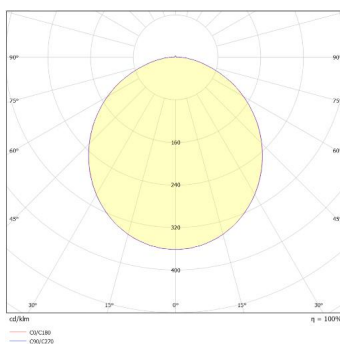

### Technical information:

|                                  |  |
|----------------------------------|--|
| Emergency IP Rating              | 20   |
| Cell Type                        | IFR18650 - LiFePO4                                     |
| Capacity (mAh)                   | 3200   |
| Recharge Time (Hours)            | 24   |
| Emergency Duration (Hours)       | 3  |
| Emergency Output (Standalone lm) | 400  |
| Charge Current (mA)              | 300  |
| Battery Size (V/Ah)              | 3.2 / 3.2  |
| Battery Temperature (To) (°C)    | 30   |
| Module Length (mm)               | 170  |
| Module Width (mm)                | 54   |
| Module Height (mm)               | 32   |
| Battery Length (mm)              | 1300   |
| Battery Width (mm)               | 20   |
| Battery Height (mm)              | 20   |
| Battery Discharge (mA)           | 130  |
| Sensor Technology                | Microwave  |
| Sensor Type                      | Step-Dim   |
| Max. Mounting Height (m)         | 6  |
| Hold Time                        | 5s / 30s / 60s / 3min /<br>5min / 10min /<br>Permanent |
| Detection Radius                 | 5 x 4  |
| Standby Power                    | 1.0  |
| Standalone/Grouping              | Standalone   |