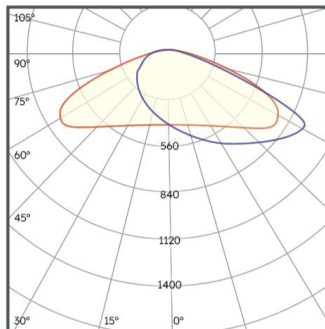

General information: