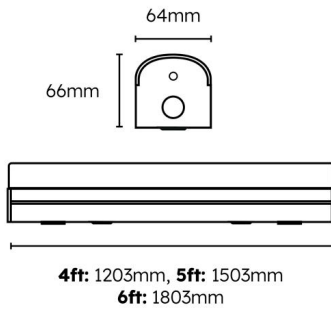

General information:

Technical information: