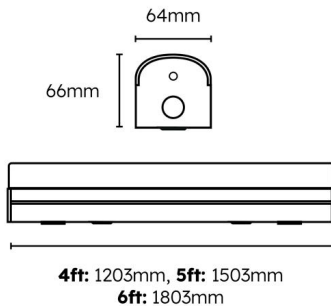

General information:

Technical information: