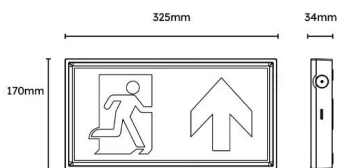

General information:

Technical information: