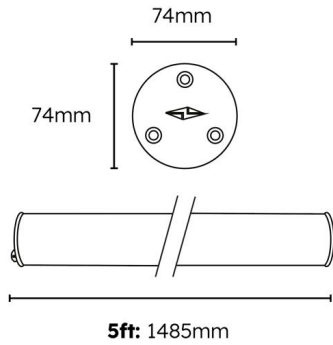

Welford Tubulaire

Category: Welford

Part Number: 420542-E3-MW

Description: Welford Tubulaire 5ft 65W 5000K IP67 Frosted 70mm E-Sel3 Emergency Microwave

Product Features:

- Ideal for harsh environments
- IP67 & IK10 rated
- Full polycarbonate throughout
- High output emergency option available
- Microwave option available

Technical information:

Application Location	Both
Emergency Output (lm)	500
Beam Angle	120
CRI	80
Input Type	220-240V AC
Driver Type	CC
Operating Temperature To	30
Product Warranty (Years)	5
Driver Brand	Boke
Frequency (Hz)	50 60
Diffuser Material	Polycarbonate
Install Type	Push Fit Terminal
Replaceable Driver	Professional
Replaceable LED	Professional
Body Material	Polycarbonate
Emergency Wattage (W)	3.0
Emergency IP Rating	20
Cell Type	IFR26650 - LiFePO4
Capacity (mAh)	3600
Recharge Time (Hours)	24
Emergency Duration (Hours)	3
Emergency Output (Standalone lm)	500
Charge Current (mA)	300
Battery Size (V/Ah)	6.4 / 3.6
Battery Temperature (To) (°C)	30
Sensor Technology	Microwave
Sensor Type	On-Off

Welford Tubulaire

Category: Welford

Part Number: 420542-E3-MW

Description: Welford Tubulaire 5ft 65W 5000K IP67 Frosted 70mm
E-Sel3 Emergency Microwave

Compatible Products:

430351

Covenham/Welford Tubulaire
Stainless Bracket Kit (Pair)