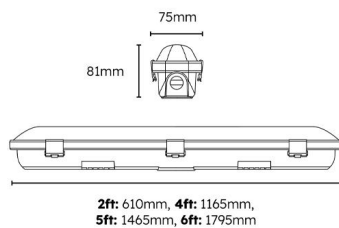

General information:

Technical information: