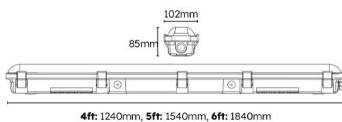

## Technical information:

Emergency IP Rating	20
Cell Type	YH IFR18650 - LiFePO4
Capacity (mAh)	3200
Recharge Time (Hours)	24
Emergency Duration (Hours)	3
Charge Current (mA)	250
Battery Size (V/Ah)	3.2
Battery Temperature (To) (°C)	30
Module Length (mm)	170
Module Width (mm)	54
Module Height (mm)	32
Battery Length (mm)	1300
Battery Width (mm)	20
Battery Height (mm)	20
Battery Discharge (mA)	130