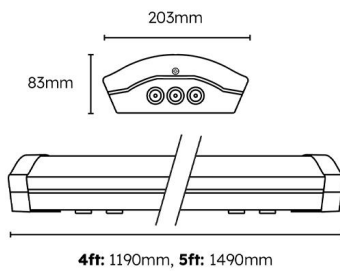

General information:

Technical information: