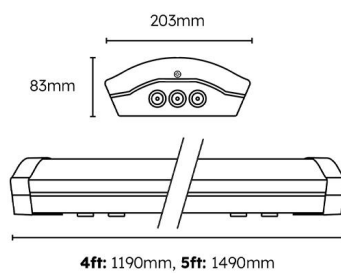

Olton

Category: Olton Plug & Play

Part Number: 421430-E3

Description: Olton Opal UGR Academic Batten 4ft 16W/30W 4000K
Plug & Play E-SEL3 Emergency

Product Features:

- Academic Batten
- UGR Opal, ribbed polycarbonate diffuser to reduce glare
- Multi 20mm conduit entry
- 5 Year Product Warranty

General information:

Technical information:

Olton

Category: Olton Plug & Play

Part Number: 421430-E3

Description: Olton Opal UGR Academic Batten 4ft 16W/30W 4000K
Plug & Play E-SEL3 Emergency

Compatible Products: