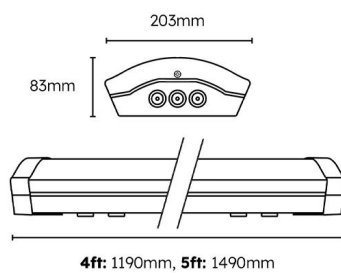

General information:

Technical information: