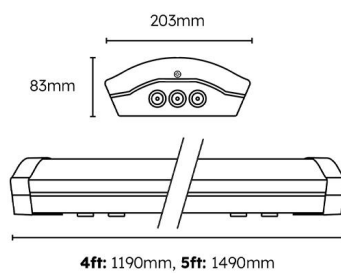

Olton

Category: Olton Plug & Play

Part Number: 421431-E3

Description: Olton Opal UGR Academic Batten 5ft 24W/46W 4000K
Plug & Play E-SEL3 Emergency

Product Features:

- Academic Batten
- UGR Opal, ribbed polycarbonate diffuser to reduce glare
- Multi 20mm conduit entry
- 5 Year Product Warranty

General information:

Technical information:

Olton

Category: Olton Plug & Play

Part Number: 421431-E3

Description: Olton Opal UGR Academic Batten 5ft 24W/46W 4000K
Plug & Play E-SEL3 Emergency

Compatible Products: