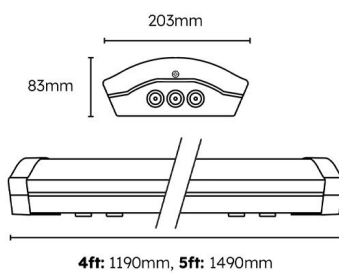

Technical Specification

Category: Olton Plug & Play

Part Number: 421431-DA-E3

Description: Olton Opal UGR Academic Batten 5ft 24W/46W 4000K
DALI & E-SEL3 Emergency

Product Features:

- Wattage selectable: 16W/30W & 24W/46W
- Academic Batten
- UGR Opal, ribbed polycarbonate diffuser to reduce glare
- Multi 20mm conduit entry
- 5 Year Product Warranty
- 150 lm/W

General information:

Technical information:

Technical Specification

Category: Olton Plug & Play

Part Number: 421431-DA-E3

Description: Olton Opal UGR Academic Batten 5ft 24W/46W 4000K
DALI & E-SEL3 Emergency