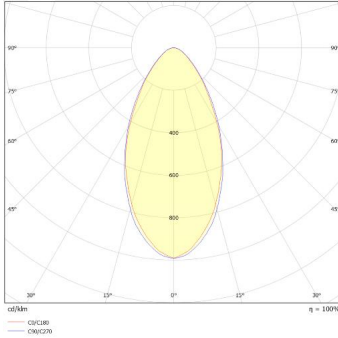

Avon Pro

Category: Avon Pro

Part Number: 430850

Description: Avon Pro Fire Rated Downlight 4W/6W 4CCT IP65
White RAL 9016 60D

Compatible Products:

430885-WH

Avon Pro Extender Ring White

430967

Grafham 2.5W E-SEL3 Avon
Emergency Conversion Pack
50-340V DC 10-250mA
LifePO4 3.2V DC 3.2Ah