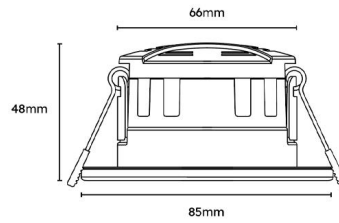

Avon Pro

Category: Avon Pro

Part Number: 430850

Description: Avon Pro Fire Rated Downlight 4W/6W 4CCT IP65
White RAL 9016 60D

Compatible Products:

430885-WH

Avon Pro Extender Ring White

430967

Grafham 2.5W E-SEL3 Avon
Emergency Conversion Pack
50-340V DC 10-250mA
LifePO4 3.2V DC 3.2Ah