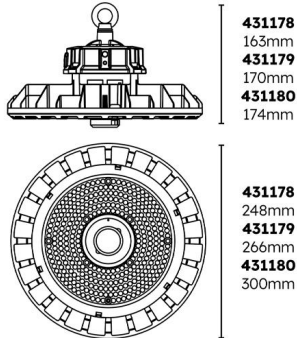

## Technical information:

Application Location	Internal
Emergency Output (lm)	650
Beam Angle	90
Optics	Symmetric
CRI	80
Input Type	100-240V AC
Driver Type	CC
Operating Temperature From	-30
Operating Temperature To	50
Product Warranty (Years)	5
Driver Brand	Lifud
Socket	Zhaga
Frequency (Hz)	50   60
Diffuser Material	Polycarbonate
Install Options	BESA/Conduit
Install Type	1.5m H05RN-F
Replaceable Driver	Professional
Replaceable LED	Professional
Body Material	Aluminium
Maintained	Maintained/Non-Maintained
Sensor Technology	Microwave

# Technical Specification

**Category:** Meadley

**Part Number:** 431179-90

**Description:** Meadley High Bay 85W/115W/150W 5000K IP65 Black Plug & Play 90D