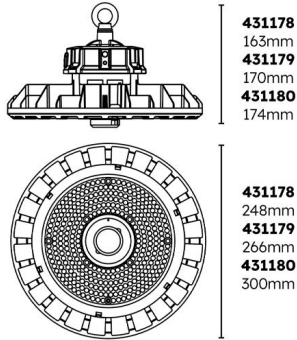

Technical Specification

Category: Meadley

Part Number: 431179-90

Description: Meadley High Bay 85W/115W/150W 5000K IP65 Black Plug & Play 90D

Compatible Products:

401754

Alwen PIR Highbay Remote

430569

Alwen Plug & Play 12V Microwave Sensor 12M Black (Zhaga)

430568

Alwen Plug & Play 12V PIR Sensor 12M Black (Zhaga)

431206

Alwen Zhaga Plug & Play PIR Sensor 16M

430965

Grafham 4W E-SEL3 High Bay Emergency Conversion Pack 20-55V DC 100mA LifePO4 6.4V DC 3.6Ah Plug & Play

431430

Grafham 5W E-SEL3 High Bay Emergency Conversion Pack 20-30V DC 250mA LifePO4 6.4V DC 4.5Ah Plug & Play

430519

Meadley High Bay Bracket Fixed

431173

Universal High Bay Rotatable Bracket