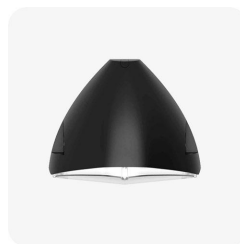

## Hawkridge

**Category:** Hawkridge

**Part Number:** 430698

**Description:** Hawkridge Wall Pack 18W/28W 3CCT Black

### Product Features:

- Tough aluminium body with polycarbonate diffuser
- LED lifespan 50,000 hours L70
- Standard, emergency and dusk to dawn options available
- IK08 impact rated
- Selectable wattages
- No upward light