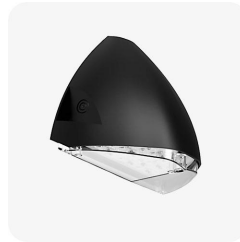

Hawkridge

Category: Hawkridge

Part Number: 430698

Description: Hawkridge Wall Pack 18W/28W 3CCT Black

Product Features:

- Tough aluminium body with polycarbonate diffuser
- LED lifespan 50,000 hours L70
- Standard, emergency and dusk to dawn options available
- IK08 impact rated
- Selectable wattages
- No upward light

General information:

Wattage (W)	18 / 28
Lumens (lm)	1975 / 3075
Efficacy (lm/W)	110
Colour Temperature (K)	3000 / 4000 / 6000
CCT	3CCT
IP Rating	65
IK Rating	8
Class Rating	1
Energy Rating	C
Dimmable	Fixed
L70 Hours	50000
Paint Finish (RAL)	7021

Technical information:

Application Location	External
Emergency Output (lm)	300
Optics	Asymmetric
CRI	80
Input Type	220-240V AC
Driver Type	CC
Operating Temperature From	-20
Operating Temperature To	40
Product Warranty (Years)	5
Driver Brand	Lumineux
Socket	N/A
Frequency (Hz)	50 60
Diffuser Material	Polycarbonate
Install Options	BESA/Conduit
Install Type	Push Terminal
Replaceable Driver	Professional
Replaceable LED	Professional
Body Material	Aluminium
Maintained	Maintained/Non-Maintained