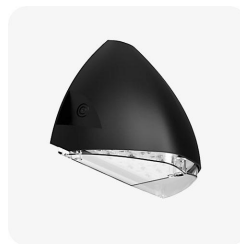

## Hawkridge

**Category:** Hawkridge

**Part Number:** 430698

**Description:** Hawkridge Wall Pack 18W/28W 3CCT Black

### Product Features:

- Tough aluminium body with polycarbonate diffuser
- LED lifespan 50,000 hours L70
- Standard, emergency and dusk to dawn options available
- IK08 impact rated
- Selectable wattages
- No upward light