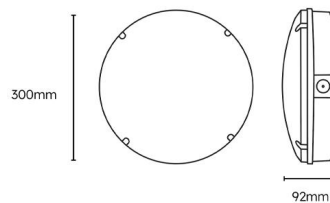

Technical information:

Application Location	Both
Emergency Output (lm)	150
Beam Angle	140
CRI	80
Input Type	220-240V AC
Driver Type	CC
Operating Temperature From	-20
Operating Temperature To	40
Product Warranty (Years)	5
Driver Brand	Lumineux
Socket	N/A
Frequency (Hz)	50 | 60
Diffuser Material	Polycarbonate
Install Options	BESA/Conduit
Install Type	Push Terminal
Replaceable Driver	Professional
Replaceable LED	Professional
Body Material	ABS