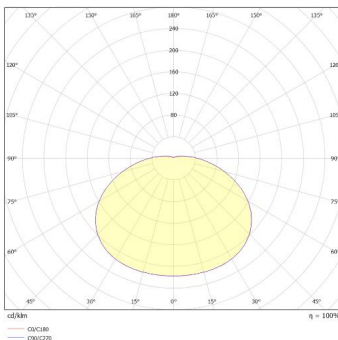

Technical information:

Application Location	Both
Emergency Output (lm)	150
Beam Angle	140
CRI	80
Input Type	220-240V AC
Driver Type	CC
Operating Temperature From	-20
Operating Temperature To	40
Product Warranty (Years)	5
Driver Brand	Lumineux
Socket	N/A
Frequency (Hz)	50 | 60
Diffuser Material	Polycarbonate
Install Options	BESA/Conduit
Install Type	Push Terminal
Replaceable Driver	Professional
Replaceable LED	Professional
Body Material	ABS