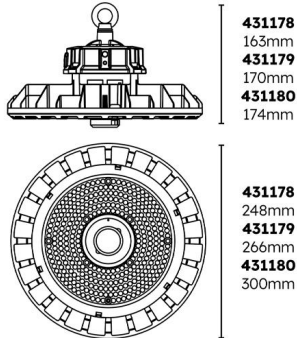

Technical Specification

Category: Meadley

Part Number: 431178-90

Description: Meadley High Bay 50W/70W/100W 5000K IP65 Black Plug & Play 90D

Compatible Products:

401754

Alwen PIR Highbay Remote

430569

Alwen Plug & Play 12V Microwave Sensor 12M Black (Zhaga)

430568

Alwen Plug & Play 12V PIR Sensor 12M Black (Zhaga)

431206

Alwen Zhaga Plug & Play PIR Sensor 16M

430965

Grafham 4W E-SEL3 High Bay Emergency Conversion Pack 20-55V DC 100mA LifePO4 6.4V DC 3.6Ah Plug & Play

431430

Grafham 5W E-SEL3 High Bay Emergency Conversion Pack 20-30V DC 250mA LifePO4 6.4V DC 4.5Ah Plug & Play

430519

Meadley High Bay Bracket Fixed

431173

Universal High Bay Rotatable Bracket