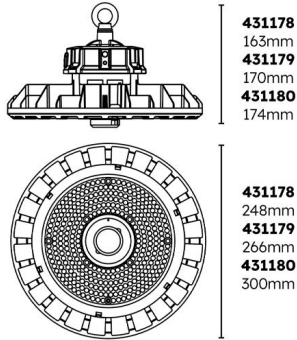

Technical Specification

Category: Meadley

Part Number: 431178-90

Description: Meadley High Bay 50W/70W/100W 5000K IP65 Black Plug & Play 90D

Compatible Products:

401754

Alwen PIR Highbay Remote

430569

Alwen Plug & Play 12V Microwave Sensor 12M Black (Zhaga)

430568

Alwen Plug & Play 12V PIR Sensor 12M Black (Zhaga)

431206

Alwen Zhaga Plug & Play PIR Sensor 16M

430965

Grafham 4W E-SEL3 High Bay Emergency Conversion Pack 20-55V DC 100mA LifePO4 6.4V DC 3.6Ah Plug & Play

431430

Grafham 5W E-SEL3 High Bay Emergency Conversion Pack 20-30V DC 250mA LifePO4 6.4V DC 4.5Ah Plug & Play

430519

Meadley High Bay Bracket Fixed

431173

Universal High Bay Rotatable Bracket