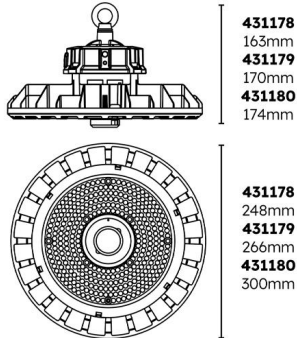

## Technical information:

Application Location	Internal
Emergency Output (lm)	650
Beam Angle	90
Optics	Symmetric
CRI	80
Input Type	100-240V AC
Driver Type	CC
Operating Temperature From	-30
Operating Temperature To	50
Product Warranty (Years)	5
Driver Brand	Lifud
Socket	Zhaga
Frequency (Hz)	50   60
Diffuser Material	Polycarbonate
Install Options	BESA/Conduit
Install Type	1.5m H05RN-F
Replaceable Driver	Professional
Replaceable LED	Professional
Body Material	Aluminium
Maintained	Maintained/Non-Maintained
Sensor Technology	Microwave

# Technical Specification

**Category:** Meadley

**Part Number:** 431178-90

**Description:** Meadley High Bay 50W/70W/100W 5000K IP65 Black Plug & Play 90D