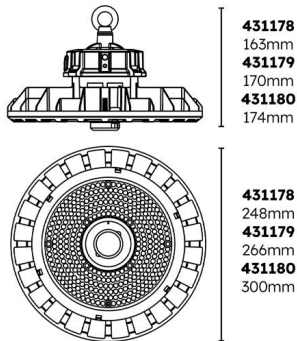

Technical Specification

Category: Meadley

Part Number: 431178-120

Description: Meadley High Bay 50W/70W/100W 5000K IP65 Black Plug & Play 120D

Compatible Products:

401754

Alwen PIR Highbay Remote

430569

Alwen Plug & Play 12V Microwave Sensor 12M Black (Zhaga)

430568

Alwen Plug & Play 12V PIR Sensor 12M Black (Zhaga)

431206

Alwen Zhaga Plug & Play PIR Sensor 16M

430965

Grafham 4W E-SEL3 High Bay Emergency Conversion Pack
20-55V DC 100mA LifePO4
6.4V DC 3.6Ah Plug & Play

431430

Grafham 5W E-SEL3 High Bay Emergency Conversion Pack
20-30V DC 250mA LifePO4
6.4V DC 4.5Ah Plug & Play

430519

Meadley High Bay Bracket Fixed

431173

Universal High Bay Rotatable Bracket