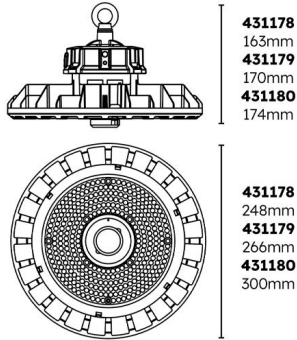

Technical Specification

Category: Meadley

Part Number: 431178-120

Description: Meadley High Bay 50W/70W/100W 5000K IP65 Black Plug & Play 120D

Compatible Products:

401754

Alwen PIR Highbay Remote

430569

Alwen Plug & Play 12V Microwave Sensor 12M Black (Zhaga)

430568

Alwen Plug & Play 12V PIR Sensor 12M Black (Zhaga)

431206

Alwen Zhaga Plug & Play PIR Sensor 16M

430965

Grafham 4W E-SEL3 High Bay Emergency Conversion Pack 20-55V DC 100mA LifePO4 6.4V DC 3.6Ah Plug & Play

431430

Grafham 5W E-SEL3 High Bay Emergency Conversion Pack 20-30V DC 250mA LifePO4 6.4V DC 4.5Ah Plug & Play

430519

Meadley High Bay Bracket Fixed

431173

Universal High Bay Rotatable Bracket