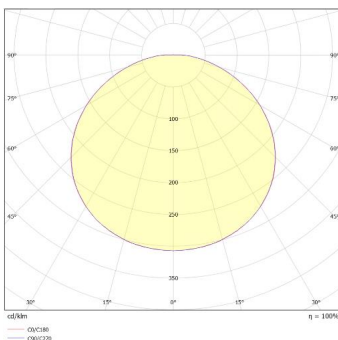

Technical information:

Application Location	Internal
Emergency Output (lm)	100
Beam Angle	120
CRI	80
Input Type	220-240V AC
Driver Type	CC
Operating Temperature From	-20
Operating Temperature To	40
Product Warranty (Years)	5
Driver Brand	Lumineux
Socket	N/A
Frequency (Hz)	50 | 60
Diffuser Material	Polycarbonate
Install Options	BESA/Conduit
Install Type	Push Terminal
Replaceable Driver	Professional
Replaceable LED	Professional
Body Material	Aluminium