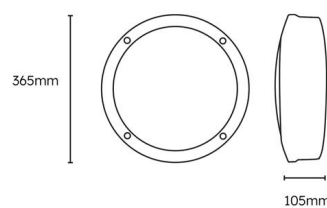

Hollingworth Eyelid

Category: Hollingworth

Part Number: 431130

Description: Hollingworth Diecast Eyelid Bulkhead 12W/16W/18W
3CCT IP65 Black Plug & Play

Product Features:

- Standard, step dim microwave, emergency and dusk to dawn available
- Tough and durable diecast body with polycarbonate diffuser
- Wall and ceiling mount
- LED lifespan 60,000 hours L70

Technical information:

Application Location	Internal
Emergency Output (lm)	100
Beam Angle	120
CRI	80
Input Type	220-240V AC
Driver Type	CC
Operating Temperature From	-20
Operating Temperature To	40
Product Warranty (Years)	5
Driver Brand	Lumineux
Socket	N/A
Frequency (Hz)	50 60
Diffuser Material	Polycarbonate
Install Options	BESA/Conduit
Install Type	Push Terminal
Replaceable Driver	Professional
Replaceable LED	Professional
Body Material	Aluminium