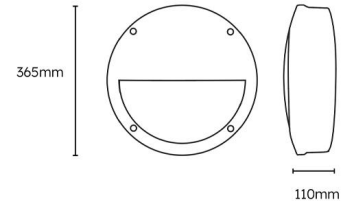

Technical information:

Application Location	Internal
Emergency Output (lm)	100
Beam Angle	120
CRI	80
Input Type	220-240V AC
Driver Type	CC
Operating Temperature From	-20
Operating Temperature To	40
Product Warranty (Years)	5
Driver Brand	Lumineux
Socket	N/A
Frequency (Hz)	50 | 60
Diffuser Material	Polycarbonate
Install Options	BESA/Conduit
Install Type	Push Terminal
Replaceable Driver	Professional
Replaceable LED	Professional
Body Material	Aluminium