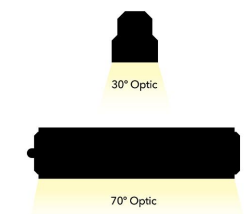

# Technical Specification

**Category:** Netherton

**Part Number:** 431182-90

**Description:** Netherton Linear High Bay 120W 5000K IP65 Black Plug & Play 50x90D

## Product Features:

- Optics ideal for racked aisle
- Supplied with 1.5M prewired HO5RN-F cable
- IP65 & IK08 Rated
- 30°x70° or 60°x90° optic options
- Plug & Play Enabled – Sensors and Emergency
- Suspension kit included
- 5 Year Product Warranty

## General information:

Wattage (W)	120
Lumens (lm)	20400
Efficacy (lm/W)	170
Colour Temperature (K)	5000
IP Rating	65
IK Rating	8
Class Rating	1
Energy Rating	B
Dimmable	0-10V / truSmart
L70 Hours	50000
Paint Finish (RAL)	9017