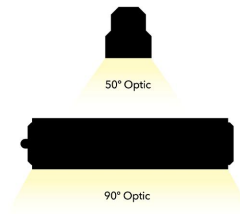

# Technical Specification

**Category:** Netherton

**Part Number:** 431182-90

**Description:** Netherton Linear High Bay 120W 5000K IP65 Black Plug & Play 50x90D

## Product Features:

- Optics ideal for racked aisle
- Supplied with 1.5M prewired HO5RN-F cable
- IP65 & IK08 Rated
- 30°x70° or 60°x90° optic options
- Plug & Play Enabled – Sensors and Emergency
- Suspension kit included
- 5 Year Product Warranty