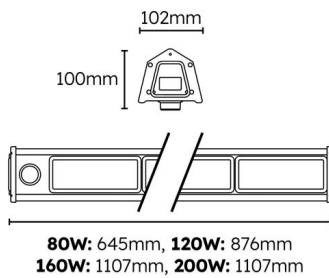

# Technical Specification

**Category:** Netherton

**Part Number:** 431182-90

**Description:** Netherton Linear High Bay 120W 5000K IP65 Black Plug & Play 50x90D