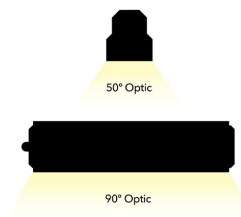

# Technical Specification

**Category:** Netherton

**Part Number:** 431183-90

**Description:** Netherton Linear High Bay 160W 5000K IP65 Black Plug & Play 50x90D

## Product Features:

- Optics ideal for racked aisle
- Supplied with 1.5M prewired HO5RN-F cable
- IP65 & IK08 Rated
- 30°x70° or 60°x90° optic options
- Plug & Play Enabled – Sensors and Emergency
- Suspension kit included
- 5 Year Product Warranty
- 170 lm/W

## General information:

Wattage (W)	160
Lumens (lm)	27200
Efficacy (lm/W)	170
Colour Temperature (K)	5000
IP Rating	65
IK Rating	8
Class Rating	1
Energy Rating	B
Dimmable	0-10V / truSmart
L70 Hours	50000
Paint Finish (RAL)	9017