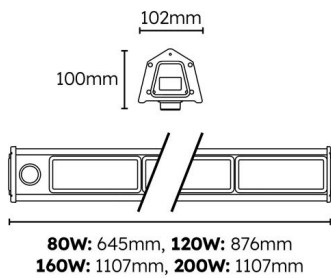

Technical Specification

Category: Netherton

Part Number: 431183-90

Description: Netherton Linear High Bay 160W 5000K IP65 Black Plug & Play 50x90D

Technical information:

Maintained	Maintained/Non-Maintained
Sensor Technology	Microwave

Compatible Products:

401754

Alwen PIR Highbay Remote

430569

Alwen Plug & Play 12V Microwave Sensor 12M Black (Zhaga)

430568

Alwen Plug & Play 12V PIR Sensor Black (Zhaga)

431206

Alwen Zhaga Plug & Play PIR Sensor 16M