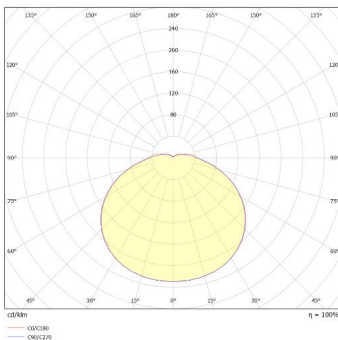

Technical information:

Application Location	Internal
Emergency Output (lm)	150
Beam Angle	140
CRI	80
Input Type	220-240V AC
Driver Type	CC
Operating Temperature From	-20
Operating Temperature To	40
Product Warranty (Years)	5
Driver Brand	Lumineux
Socket	N/A
Frequency (Hz)	50 | 60
Diffuser Material	Polycarbonate
Install Options	BESA/Conduit
Install Type	Push Terminal
Replaceable Driver	Professional
Replaceable LED	Professional
Body Material	ABS