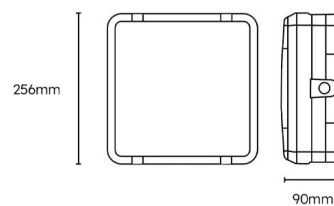

Technical information:

Application Location	Internal
Emergency Output (lm)	150
Beam Angle	140
CRI	80
Input Type	220-240V AC
Driver Type	CC
Operating Temperature From	-20
Operating Temperature To	40
Product Warranty (Years)	5
Driver Brand	Lumineux
Socket	N/A
Frequency (Hz)	50 | 60
Diffuser Material	Polycarbonate
Install Options	BESA/Conduit
Install Type	Push Terminal
Replaceable Driver	Professional
Replaceable LED	Professional
Body Material	ABS