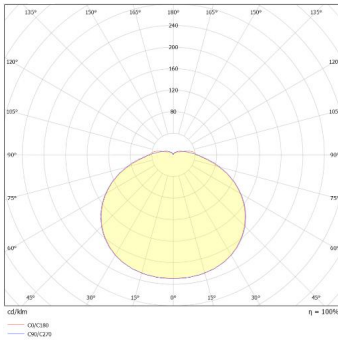

Pebbley

Category: Pebbley

Part Number: 431126-BL

Description: Pebbley Utility Square Bulkhead 12W/16W/18W 3CCT
IP65 Black Plug & Play

Compatible Products:

431127

Alwen Plug & Play MW Sensor
(For Bulkheads)

430963

Grafham Bulkhead Emergency
Conversion Pack 2W Plug &
Play