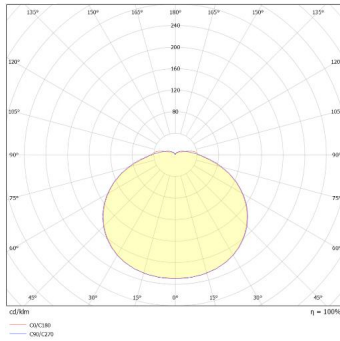

Pebbley

Category: Pebbley

Part Number: 431126-BL

Description: Pebbley Utility Square Bulkhead 12W/16W/18W 3CCT
IP65 Black Plug & Play

Compatible Products:

431127

Alwen Plug & Play MW Sensor
(For Bulkheads)

430963

Grafham Bulkhead Emergency
Conversion Pack 2W Plug &
Play