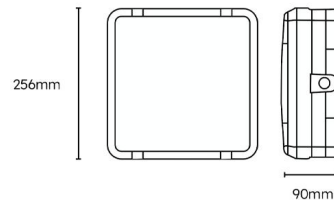

Pebbley

Category: Pebbley

Part Number: 431126-BL

Description: Pebbley Utility Square Bulkhead 12W/16W/18W 3CCT
IP65 Black Plug & Play

Compatible Products:

431127

Alwen Plug & Play MW Sensor
(For Bulkheads)

430963

Grafham Bulkhead Emergency
Conversion Pack 2W Plug &
Play