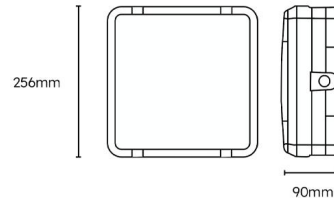

Pebbley

Category: Pebbley

Part Number: 431126-BL

Description: Pebbley Utility Square Bulkhead 12W/16W/18W 3CCT
IP65 Black Plug & Play

Compatible Products:

431127

Alwen Plug & Play MW Sensor
(For Bulkheads)

430963

Grafham Bulkhead Emergency
Conversion Pack 2W Plug &
Play