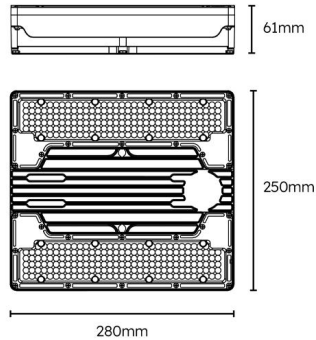

Derwent

Category: Derwent

Part Number: 431175-85

Description: Derwent Mid Bay 75W/95W/118W 5000K Grey IP65
85D

Compatible Products:

401754

Alwen PIR Highbay Remote

430569

Alwen Plug & Play 12V
Microwave Sensor 12M Black
(Zhaga)

430568

Alwen Plug & Play 12V PIR
Sensor Black (Zhaga)

431206

Alwen Zhaga Plug & Play PIR
Sensor 16M

Image Coming Soon

431176

Derwent Mid Bay Adjustable 3
Part Bracket

Image Coming Soon

431174

Derwent Mid Bay Emergency
Mount Bracket Pair

430964

Grafham 4W E-SEL3 Linear
High Bay Emergency
Conversion Pack 20-55V DC
100mA LifePO4 6.4V DC
3.3Ah Plug & Play

431431

Grafham 5W E-SEL3 Linear
High Bay Emergency
Conversion Pack 20-30V DC
250mA LifePO4 6.4V DC
4.5Ah Plug and Play