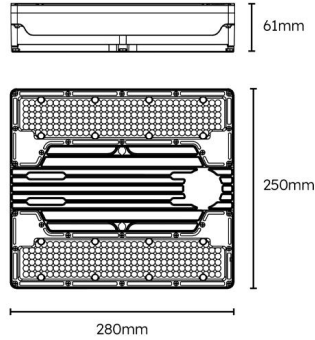

Derwent

Category: Derwent

Part Number: 431175-85

Description: Derwent Mid Bay 75W/95W/118W 5000K Grey IP65
85D

Compatible Products:

401754

Alwen PIR Highbay Remote

430569

Alwen Plug & Play 12V
Microwave Sensor 12M Black
(Zhaga)

430568

Alwen Plug & Play 12V PIR
Sensor 12M Black (Zhaga)

431206

Alwen Zhaga Plug & Play PIR
Sensor 16M

Image Coming Soon

431176

Derwent Mid Bay Adjustable 3
Part Bracket

Image Coming Soon

431174

Derwent Mid Bay Emergency
Mount Bracket Pair

430964

Grafham 4W E-SEL3 Linear
High Bay Emergency
Conversion Pack 20-55V DC
100mA LifePO4 6.4V DC
3.3Ah Plug & Play

431431

Grafham 5W E-SEL3 Linear
High Bay Emergency
Conversion Pack 20-30V DC
250mA LifePO4 6.4V DC
4.5Ah Plug and Play