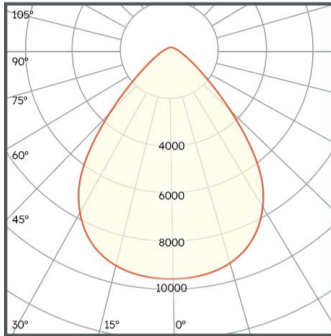

Derwent

Category: Derwent

Part Number: 431175-85

Description: Derwent Mid Bay 75W/95W/118W 5000K Grey IP65
85D

Compatible Products:

401754

Alwen PIR Highbay Remote

430569

Alwen Plug & Play 12V
Microwave Sensor 12M Black
(Zhaga)

430568

Alwen Plug & Play 12V PIR
Sensor 12M Black (Zhaga)

431206

Alwen Zhaga Plug & Play PIR
Sensor 16M

Image Coming Soon

431176

Derwent Mid Bay Adjustable 3
Part Bracket

Image Coming Soon

431174

Derwent Mid Bay Emergency
Mount Bracket Pair

430964

Grafham 4W E-SEL3 Linear
High Bay Emergency
Conversion Pack 20-55V DC
100mA LifePO4 6.4V DC
3.3Ah Plug & Play

431431

Grafham 5W E-SEL3 Linear
High Bay Emergency
Conversion Pack 20-30V DC
250mA LifePO4 6.4V DC
4.5Ah Plug and Play