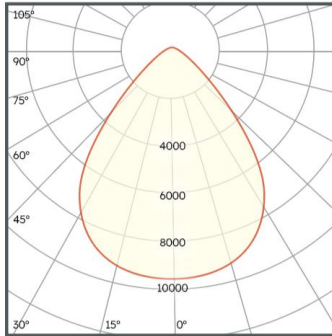

Derwent

Category: Derwent

Part Number: 431175-85

Description: Derwent Mid Bay 75W/95W/118W 5000K Grey IP65
85D

Compatible Products:

401754

Alwen PIR Highbay Remote

430569

Alwen Plug & Play 12V
Microwave Sensor 12M Black
(Zhaga)

430568

Alwen Plug & Play 12V PIR
Sensor Black (Zhaga)

431206

Alwen Zhaga Plug & Play PIR
Sensor 16M

Image Coming Soon

431176

Derwent Mid Bay Adjustable 3
Part Bracket

Image Coming Soon

431174

Derwent Mid Bay Emergency
Mount Bracket Pair

430964

Grafham 4W E-SEL3 Linear
High Bay Emergency
Conversion Pack 20-55V DC
100mA LifePO4 6.4V DC
3.3Ah Plug & Play

431431

Grafham 5W E-SEL3 Linear
High Bay Emergency
Conversion Pack 20-30V DC
250mA LifePO4 6.4V DC
4.5Ah Plug and Play