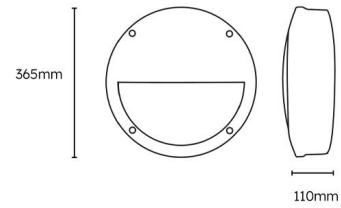

## Technical information:

Application Location	Internal
Emergency Output (lm)	100
Beam Angle	120
CRI	80
Input Type	220-240V AC
Driver Type	CC
Operating Temperature From	-20
Operating Temperature To	40
Product Warranty (Years)	5
Driver Brand	Lumineux
Socket	N/A
Frequency (Hz)	50   60
Diffuser Material	Polycarbonate
Install Options	BESA/Conduit
Install Type	Push Terminal
Replaceable Driver	Professional
Replaceable LED	Professional
Body Material	Aluminium
Sensor Technology	Photocell
Sensor Type	On-Off
Standby Power	1.0
Standalone/Grouping	Standalone

# Hollingworth Eyelid

**Category:** Hollingworth

**Part Number:** 431130-DD

**Description:** Hollingworth Diecast Eyelid Bulkhead 12W/16W/18W  
3CCT IP65 Black Plug & Play Photocell