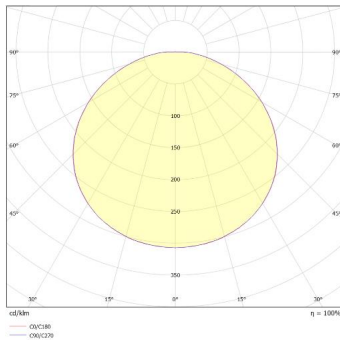

Hollingworth Eyelid

Category: Hollingworth

Part Number: 431130-DD

Description: Hollingworth Diecast Eyelid Bulkhead 12W/16W/18W
3CCT IP65 Black Plug & Play Photocell

Compatible Products:

431127

Alwen Plug & Play MW Sensor
(For Bulkheads)

430963

Grafham Bulkhead Emergency
Conversion Pack 2W Plug &
Play