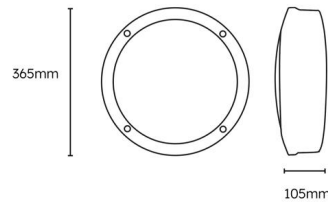

## Technical information:

Application Location	Internal
Emergency Output (lm)	100
Beam Angle	120
CRI	80
Input Type	220-240V AC
Driver Type	CC
Operating Temperature From	-20
Operating Temperature To	40
Product Warranty (Years)	5
Driver Brand	Lumineux
Socket	N/A
Frequency (Hz)	50   60
Diffuser Material	Polycarbonate
Install Options	BESA/Conduit
Install Type	Push Terminal
Replaceable Driver	Professional
Replaceable LED	Professional
Body Material	Aluminium
Sensor Technology	Photocell
Sensor Type	On-Off
Standby Power	1.0
Standalone/Grouping	Standalone

# Hollingworth Eyelid

**Category:** Hollingworth

**Part Number:** 431130-DD

**Description:** Hollingworth Diecast Eyelid Bulkhead 12W/16W/18W  
3CCT IP65 Black Plug & Play Photocell