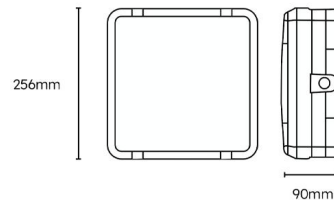

Pebbley

Category: Pebbley

Part Number: 431126-WH

Description: Pebbley Utility Square Bulkhead 12W/16W/18W 3CCT
IP65 White Plug & Play

Compatible Products:

431127

Alwen Plug & Play MW Sensor
(For Bulkheads)

430963

Grafham Bulkhead Emergency
Conversion Pack 2W Plug &
Play