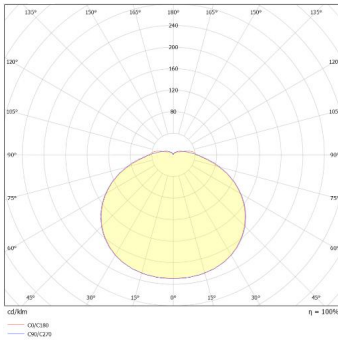

Pebble

Category: Pebble

Part Number: 431126-WH

Description: Pebble Utility Square Bulkhead 12W/16W/18W 3CCT
IP65 White Plug & Play

Compatible Products:

431127

Alwen Plug & Play MW Sensor
(For Bulkheads)

430963

Grafham Bulkhead Emergency
Conversion Pack 2W Plug &
Play