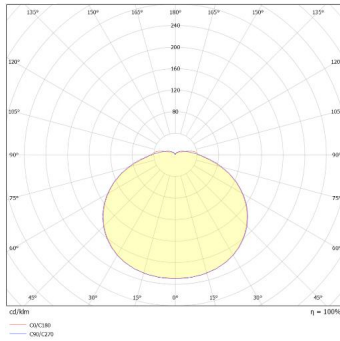

Pebbley

Category: Pebbley

Part Number: 431126-WH

Description: Pebbley Utility Square Bulkhead 12W/16W/18W 3CCT
IP65 White Plug & Play

Compatible Products:

431127

Alwen Plug & Play MW Sensor
(For Bulkheads)

430963

Grafham Bulkhead Emergency
Conversion Pack 2W Plug &
Play