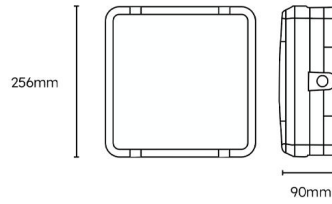

Pebble

Category: Pebble

Part Number: 431126-WH

Description: Pebble Utility Square Bulkhead 12W/16W/18W 3CCT
IP65 White Plug & Play

Compatible Products:

431127

Alwen Plug & Play MW Sensor
(For Bulkheads)

430963

Grafham Bulkhead Emergency
Conversion Pack 2W Plug &
Play