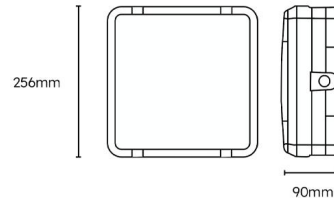

Pebble

Category: Pebble

Part Number: 431126-WH

Description: Pebble Utility Square Bulkhead 12W/16W/18W 3CCT
IP65 White Plug & Play

Compatible Products:

431127

Alwen Plug & Play MW Sensor
(For Bulkheads)

430963

Grafham Bulkhead Emergency
Conversion Pack 2W Plug &
Play