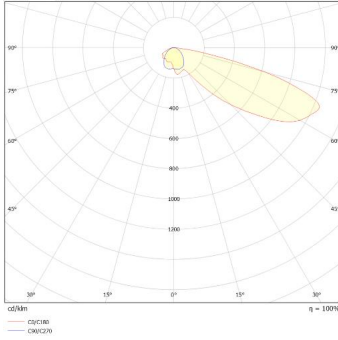

Carsington Plus

Category: Carsington Plus

Part Number: 430510-25-415V

Description: Carsington Plus Sports Floodlight 600W 5000K

Product Features:

- Ultra-high system efficiency
- High quality Lumileds LED chip and Inventronics driver
- Control gear has IP68 Plug & Play connectors
- Professionally designed true asymmetric flat optics
- High quality Akzo Nobel anti-corrosion powder coating
- DALI Driver

General information:

Wattage (W)	600
Lumens (lm)	81000
Efficacy (lm/W)	135
Colour Temperature (K)	5000
IP Rating	66
IK Rating	9
Class Rating	1
Dimmable	DALI2
L70 Hours	100000
Paint Finish (RAL)	9005

Technical information:

Application Location	External
Beam Angle	25
Optics	Asymmetric
CRI	70
Input Type	220-415V AC
Driver Type	CC
Operating Temperature From	-30
Operating Temperature To	50
Product Warranty (Years)	5
Driver Brand	MOSO
Socket	N/A
Frequency (Hz)	50 | 60
Finish	Akzo Nobel Powder Coating
Diffuser Material	Polycarbonate
Install Options	BESA/Conduit
Install Type	1.5m H05RN-F
Replaceable Driver	No
Replaceable LED	Professional
Body Material	Aluminium
Maintained	Maintained/Non-Maintained
Sensor Technology	Microwave

Carsington Plus

Category: Carsington Plus

Part Number: 430510-25-415V

Description: Carsington Plus Sports Floodlight 600W 5000K

600W: 689mm
960W: 660mm
1,360W: 660mm
1,650W: 673mm

600W: 224mm
960W: 137mm
1,360W: 137mm
1,650W: 139mm

600W: 469mm
960W: 737mm
1,360W: 737mm
1,650W: 953mm