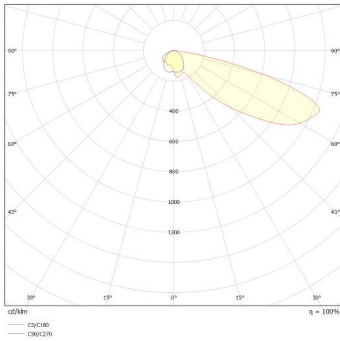

Carsington Plus

Category: Carsington Plus

Part Number: 430510-25-415V

Description: Carsington Plus Sports Floodlight 600W 5000K

Product Features:

- Ultra-high system efficiency
- High quality Lumileds LED chip and Inventronics driver
- Control gear has IP68 Plug & Play connectors
- Professionally designed true asymmetric flat optics
- High quality Akzo Nobel anti-corrosion powder coating
- DALI Driver

General information:

Wattage (W)	600
Lumens (lm)	81000
Efficacy (lm/W)	135
Colour Temperature (K)	5000
IP Rating	66
IK Rating	9
Class Rating	1
Dimmable	DALI2
L70 Hours	100000
Paint Finish (RAL)	9005

Technical information:

Application Location	External
Beam Angle	25
Optics	Asymmetric
CRI	70
Input Type	220-415V AC
Driver Type	CC
Operating Temperature From	-30
Operating Temperature To	50
Product Warranty (Years)	5
Driver Brand	MOSO
Socket	N/A
Frequency (Hz)	50 | 60
Finish	Akzo Nobel Powder Coating
Diffuser Material	Polycarbonate
Install Options	BESA/Conduit
Install Type	1.5m H05RN-F
Replaceable Driver	No
Replaceable LED	Professional
Body Material	Aluminium

Carsington Plus

Category: Carsington Plus

Part Number: 430510-25-415V

Description: Carsington Plus Sports Floodlight 600W 5000K

600W: 689mm
960W: 660mm
1,360W: 660mm
1,650W: 673mm

600W: 224mm
960W: 137mm
1,360W: 137mm
1,650W: 139mm

600W: 469mm
960W: 737mm
1,360W: 737mm
1,650W: 953mm