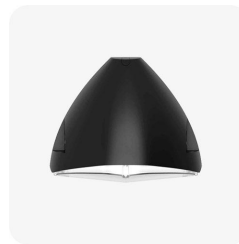

Hawkridge

Category: Hawkridge

Part Number: 430698-DD

Description: Hawkridge Wall Pack 18W/28W 3CCT Black Photocell

Product Features:

- Tough aluminium body with polycarbonate diffuser
- LED lifespan 50,000 hours L70
- Standard, emergency and dusk to dawn options available
- IK08 impact rated
- Selectable wattages
- No upward light

General information:

Wattage (W)	18 / 28
Lumens (lm)	1975 / 3075
Efficacy (lm/W)	110
Colour Temperature (K)	3000 / 4000 / 6000
CCT	3CCT
IP Rating	65
IK Rating	8
Class Rating	1
Energy Rating	C
Dimmable	Fixed
L70 Hours	50000
Paint Finish (RAL)	7021