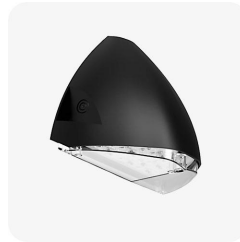

Hawkridge

Category: Hawkridge

Part Number: 430698-DD

Description: Hawkridge Wall Pack 18W/28W 3CCT Black Photocell

Product Features:

- Tough aluminium body with polycarbonate diffuser
- LED lifespan 50,000 hours L70
- Standard, emergency and dusk to dawn options available
- IK08 impact rated
- Selectable wattages
- No upward light

General information:

Wattage (W)	18 / 28
Lumens (lm)	1975 / 3075
Efficacy (lm/W)	110
Colour Temperature (K)	3000 / 4000 / 6000
CCT	3CCT
IP Rating	65
IK Rating	8
Class Rating	1
Energy Rating	C
Dimmable	Fixed
L70 Hours	50000
Paint Finish (RAL)	7021

Technical information:

Application Location	External
Emergency Output (lm)	300
Optics	Asymmetric
CRI	80
Input Type	220-240V AC
Driver Type	CC
Operating Temperature From	-20
Operating Temperature To	40
Product Warranty (Years)	5
Driver Brand	Lumineux
Socket	N/A
Frequency (Hz)	50 60
Diffuser Material	Polycarbonate
Install Options	BESA/Conduit
Install Type	Push Terminal
Replaceable Driver	Professional
Replaceable LED	Professional
Body Material	Aluminium
Maintained	Maintained/Non-Maintained