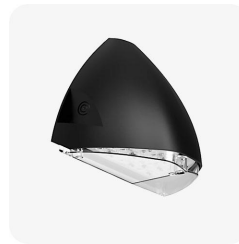

Hawkridge

Category: Hawkridge

Part Number: 430698-DD

Description: Hawkridge Wall Pack 18W/28W 3CCT Black Photocell

Product Features:

- Tough aluminium body with polycarbonate diffuser
- LED lifespan 50,000 hours L70
- Standard, emergency and dusk to dawn options available
- IK08 impact rated
- Selectable wattages
- No upward light

General information:

Wattage (W)	18 / 28
Lumens (lm)	1975 / 3075
Efficacy (lm/W)	110
Colour Temperature (K)	3000 / 4000 / 6000
CCT	3CCT
IP Rating	65
IK Rating	8
Class Rating	1
Energy Rating	C
Dimmable	Fixed
L70 Hours	50000
Paint Finish (RAL)	7021