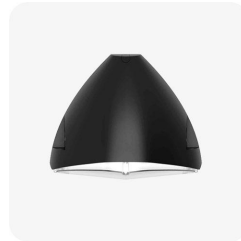

Hawkridge

Category: Hawkridge

Part Number: 430698-DD

Description: Hawkridge Wall Pack 18W/28W 3CCT Black Photocell

Product Features:

- Tough aluminium body with polycarbonate diffuser
- LED lifespan 50,000 hours L70
- Standard, emergency and dusk to dawn options available
- IK08 impact rated
- Selectable wattages
- No upward light

General information:

Wattage (W)	18 / 28
Lumens (lm)	1975 / 3075
Efficacy (lm/W)	110
Colour Temperature (K)	3000 / 4000 / 6000
CCT	3CCT
IP Rating	65
IK Rating	8
Class Rating	1
Energy Rating	C
Dimmable	Fixed
L70 Hours	50000
Paint Finish (RAL)	7021