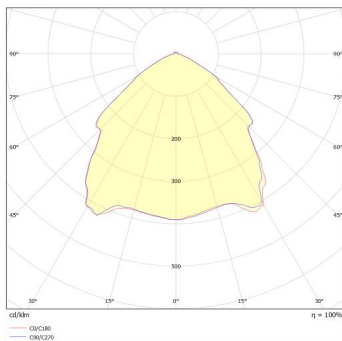

General information: