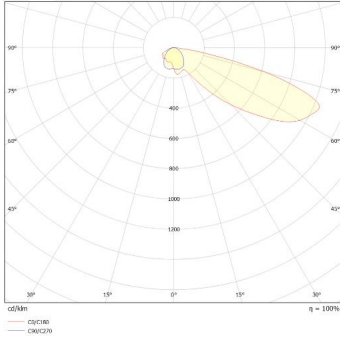

Carsington Plus

Category: Carsington Plus

Part Number: 431401-25-415V

Description: Carsington Plus Sports Floodlight 960W 5000K

Product Features:

- Massive light output of up to 222,750lm
- Ultra-high system efficiency over 135 lm/W
- High quality Lumileds LED chip and Inventronics driver
- Control gear has IP68 Plug & Play connectors
- Professionally designed true asymmetric flat optics
- High quality Akzo Nobel anti-corrosion powder coating
- DALI Driver

General information:

Wattage (W)	960
Lumens (lm)	129600
Efficacy (lm/W)	135
Colour Temperature (K)	5000
IP Rating	66
IK Rating	9
Class Rating	1
Dimmable	DALI2
L70 Hours	100000
Paint Finish (RAL)	9005

Technical information:

Application Location	External
Beam Angle	25
Optics	Asymmetric
CRI	70
Input Type	220-415V AC
Driver Type	CC
Operating Temperature From	-30
Operating Temperature To	50
Product Warranty (Years)	5
Driver Brand	MOSO
Socket	N/A
Frequency (Hz)	50 | 60
Finish	Akzo Nobel Powder Coating
Diffuser Material	Polycarbonate
Install Options	BESA/Conduit
Install Type	1.5m H05RN-F
Replaceable Driver	No
Replaceable LED	Professional
Body Material	Aluminium
Maintained	Maintained/Non-Maintained
Sensor Technology	Microwave

Carsington Plus

Category: Carsington Plus

Part Number: 431401-25-415V

Description: Carsington Plus Sports Floodlight 960W 5000K

600W: 689mm
960W: 660mm
1,360W: 660mm
1,650W: 673mm

600W: 224mm
960W: 137mm
1,360W: 137mm
1,650W: 139mm

600W: 469mm
960W: 737mm
1,360W: 737mm
1,650W: 953mm