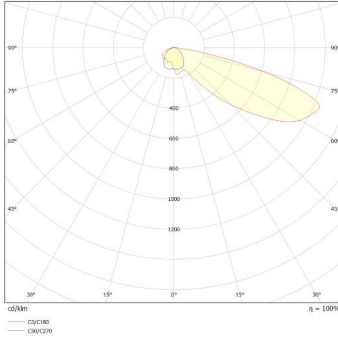

Carsington Plus

Category: Carsington Plus

Part Number: 431401-25-415V

Description: Carsington Plus Sports Floodlight 960W 5000K

Product Features:

- Ultra-high system efficiency
- High quality Lumileds LED chip and Inventronics driver
- Control gear has IP68 Plug & Play connectors
- Professionally designed true asymmetric flat optics
- High quality Akzo Nobel anti-corrosion powder coating
- DALI Driver

General information:

Wattage (W)	960
Lumens (lm)	129600
Efficacy (lm/W)	135
Colour Temperature (K)	5000
IP Rating	66
IK Rating	9
Class Rating	1
Dimmable	DALI2
L70 Hours	100000
Paint Finish (RAL)	9005

Technical information:

Application Location	External
Beam Angle	25
Optics	Asymmetric
CRI	70
Input Type	220-415V AC
Driver Type	CC
Operating Temperature From	-30
Operating Temperature To	50
Product Warranty (Years)	5
Driver Brand	MOSO
Socket	N/A
Frequency (Hz)	50 | 60
Finish	Akzo Nobel Powder Coating
Diffuser Material	Polycarbonate
Install Options	BESA/Conduit
Install Type	1.5m H05RN-F
Replaceable Driver	No
Replaceable LED	Professional
Body Material	Aluminium

Carsington Plus

Category: Carsington Plus

Part Number: 431401-25-415V

Description: Carsington Plus Sports Floodlight 960W 5000K

600W: 689mm
960W: 660mm
1,360W: 660mm
1,650W: 673mm

600W: 224mm
960W: 137mm
1,360W: 137mm
1,650W: 139mm

600W: 469mm
960W: 737mm
1,360W: 737mm
1,650W: 953mm