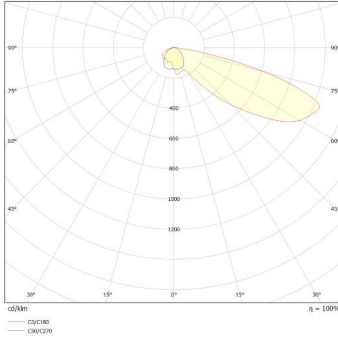

Carsington Plus

Category: Carsington Plus

Part Number: 431402-25-415V

Description: Carsington Plus Sports Floodlight 1360W 5000K

600W: 689mm
960W: 660mm
1,360W: 660mm
1,650W: 673mm

600W: 224mm
960W: 137mm
1,360W: 137mm
1,650W: 139mm

600W: 469mm
960W: 737mm
1,360W: 737mm
1,650W: 953mm