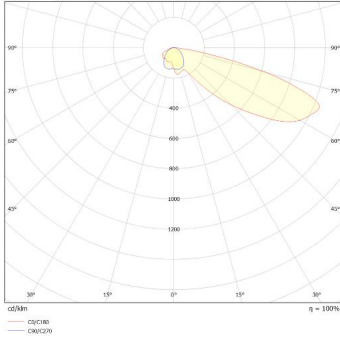

Carsington Plus

Category: Carsington Plus

Part Number: 431402-25-415V

Description: Carsington Plus Sports Floodlight 1360W 5000K

600W: 689mm
960W: 660mm
1,360W: 660mm
1,650W: 673mm

600W: 224mm
960W: 137mm
1,360W: 137mm
1,650W: 139mm

600W: 469mm
960W: 737mm
1,360W: 737mm
1,650W: 953mm