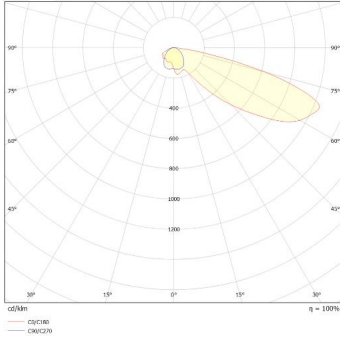

Carsington Plus

Category: Carsington Plus

Part Number: 431402-25-415V

Description: Carsington Plus Sports Floodlight 1360W 5000K

600W: 689mm
960W: 660mm
1,360W: 660mm
1,650W: 673mm

600W: 224mm
960W: 137mm
1,360W: 137mm
1,650W: 139mm

600W:
469mm
960W:
737mm
1,360W:
737mm
1,650W:
953mm