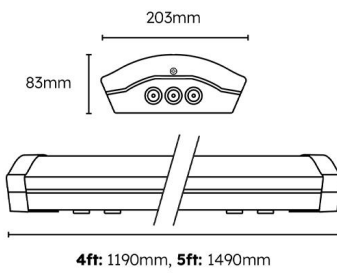

Technical Specification

Category: Olton UGR

Part Number: 430645-H3S

Description: Olton Academic Batten 4ft 18W/32W 4000K White UGR
HO Emergency Self Test

Technical information:

Sensor Technology

Microwave

4ft: 1190mm, **5ft:** 1490mm