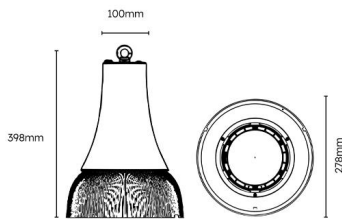

General information:

Technical information: