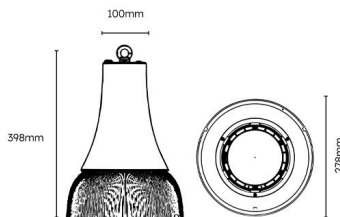

General information:

Technical information: