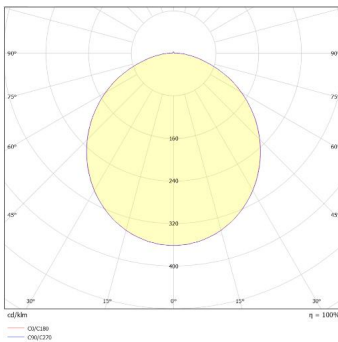

Howden Plus

Category: Howden Plus

Part Number: 431770-MW

Description: Howden Plus 450mm Bulkhead 18W/22W/26W/30W
3CCT IP65 White Microwave

Technical information:

| | |
|--------------------------|--|
| Max. Mounting Height (m) | 6 |
| Hold Time | 5s / 30s / 60s / 3min / 5min / 10min / Permanent |
| Detection Radius | 5 x 4 |
| Standby Power | 1.0 |
| Standalone/Grouping | Standalone |