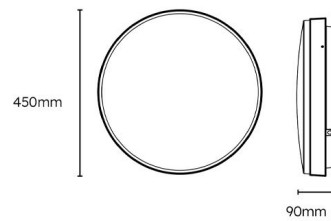

Howden Plus

Category: Howden Plus

Part Number: 431770-MW

Description: Howden Plus 450mm Bulkhead 18W/22W/26W/30W
3CCT IP65 White Microwave

Technical information:

| | |
|--------------------------|--|
| Max. Mounting Height (m) | 6 |
| Hold Time | 5s / 30s / 60s / 3min / 5min / 10min / Permanent |
| Detection Radius | 5 x 4 |
| Standby Power | 1.0 |
| Standalone/Grouping | Standalone |