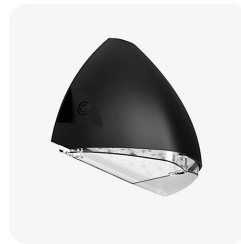

Hawkridge

Category: Hawkridge

Part Number: 430698-M3

Description: Hawkridge Wall Pack 18W/28W 3CCT Black
Emergency

Product Features:

- Tough aluminium body with polycarbonate diffuser
- LED lifespan 50,000 hours L70
- Standard, emergency and dusk to dawn options available
- IK08 impact rated
- Selectable wattages
- No upward light

General information:

Wattage (W)	18 / 28
Lumens (lm)	1975 / 3075
Efficacy (lm/W)	110
Colour Temperature (K)	3000 / 4000 / 6000
CCT	3CCT
IP Rating	65
IK Rating	8
Class Rating	1
Energy Rating	C
Dimmable	Fixed
L70 Hours	50000
Paint Finish (RAL)	7021

Technical information:

Application Location	External
Emergency Output (lm)	300
Optics	Asymmetric
CRI	80
Input Type	220-240V AC
Driver Type	CC
Operating Temperature From	-20
Operating Temperature To	40
Product Warranty (Years)	5
Driver Brand	Lumineux
Socket	N/A
Frequency (Hz)	50 60
Diffuser Material	Polycarbonate
Install Options	BESA/Conduit
Install Type	Push Terminal
Replaceable Driver	Professional
Replaceable LED	Professional
Body Material	Aluminium
Maintained	Maintained/Non-Maintained