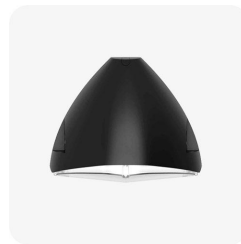

Hawkridge

Category: Hawkridge

Part Number: 430698-M3

Description: Hawkridge Wall Pack 18W/28W 3CCT Black
Emergency

Product Features:

- Tough aluminium body with polycarbonate diffuser
- LED lifespan 50,000 hours L70
- Standard, emergency and dusk to dawn options available
- IK08 impact rated
- Selectable wattages
- No upward light

General information:

Wattage (W)	18 / 28
Lumens (lm)	1975 / 3075
Efficacy (lm/W)	110
Colour Temperature (K)	3000 / 4000 / 6000
CCT	3CCT
IP Rating	65
IK Rating	8
Class Rating	1
Energy Rating	C
Dimmable	Fixed
L70 Hours	50000
Paint Finish (RAL)	7021