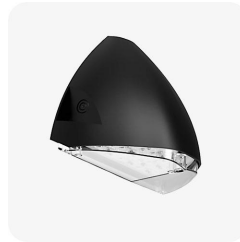

Hawkridge

Category: Hawkridge

Part Number: 430698-M3S-DD

Description: Hawkridge Wall Pack 18W/28W 3CCT Black
Emergency Self Test Photocell

Product Features:

- Tough aluminium body with polycarbonate diffuser
- LED lifespan 50,000 hours L70
- Standard, emergency and dusk to dawn options available
- IK08 impact rated
- Selectable wattages
- No upward light

General information:

Wattage (W)	18 / 28
Lumens (lm)	1,975 / 3,075
Efficacy (lm/W)	110
Colour Temperature (K)	3000 / 4000 / 6000
CCT	3CCT
IP Rating	65
IK Rating	08
Class Rating	1
Energy Rating	C
Dimmable	Fixed
L70 Hours	54000
L80 Hours	54000
Paint Finish (RAL)	7021

Technical information:

Application Location	External
Optics	Asymmetric
CRI	80
Input Type	220-240V AC
Driver Type	CC
Operating Temperature From	-20
Operating Temperature To	40
Product Warranty (Years)	5
SDCM	5
Driver Brand	Lumineux
Socket	N/A
Frequency (Hz)	50 60
Diffuser Material	Polycarbonate
Install Options	BESA/Conduit
Install Type	Push Terminal
Body Material	Aluminium