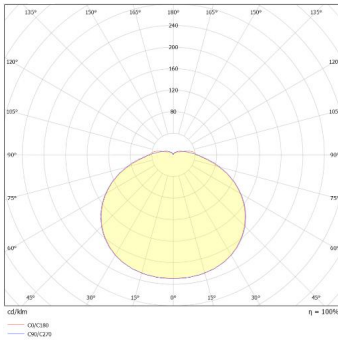

Pebley

Category: Pebley

Part Number: 431126-BL-DD

Description: Pebley Utility Square Bulkhead 12W/16W/18W 3CCT
IP65 Black Plug & Play Photocell

Compatible Products:

431127

Alwen Plug & Play MW Sensor
(For Bulkheads)

430963

Grafham Bulkhead Emergency
Conversion Pack 2W Plug &
Play