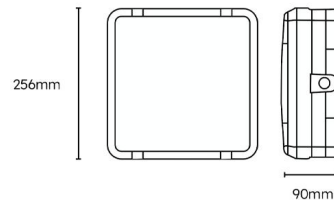

Pebley

Category: Pebley

Part Number: 431126-BL-DD

Description: Pebley Utility Square Bulkhead 12W/16W/18W 3CCT
IP65 Black Plug & Play Photocell

Compatible Products:

431127

Alwen Plug & Play MW Sensor
(For Bulkheads)

430963

Grafham Bulkhead Emergency
Conversion Pack 2W Plug &
Play