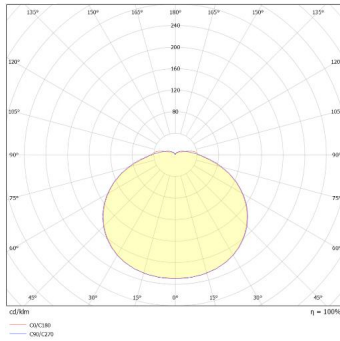

Pebbley

Category: Pebbley

Part Number: 431126-WH-DD

Description: Pebbley Utility Square Bulkhead 12W/16W/18W 3CCT
IP65 White Plug & Play Photocell

Compatible Products:

431127

Alwen Plug & Play MW Sensor
(For Bulkheads)

430963

Grafham Bulkhead Emergency
Conversion Pack 2W Plug &
Play