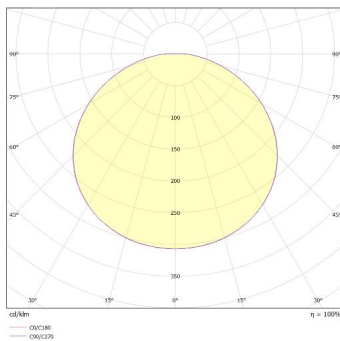

General information: