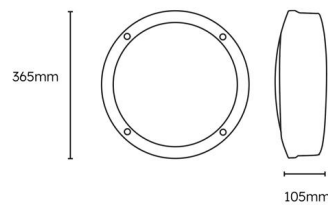

Hollingworth

Category: Hollingworth

Part Number: 431129-MW

Description: Hollingworth Diecast Bulkhead 12W/16W/18W 3CCT IP65 Black Plug & Play Microwave Step-Dim

Product Features:

- Standard, step dim microwave, emergency and dusk to dawn available
- Tough and durable diecast body with polycarbonate diffuser
- Wall and ceiling mount
- LED lifespan 60,000 hours L70

General information:

Technical information:

Compatible Products:

430963

Grafham Bulkhead Emergency
Conversion Pack 2W Plug &
Play