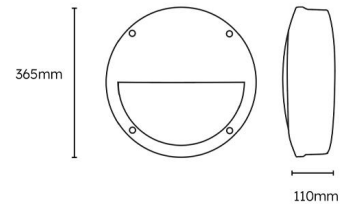

Technical information:

Compatible Products:

430963

Grafham Bulkhead Emergency
Conversion Pack 2W Plug &
Play