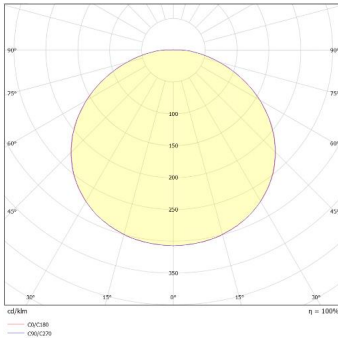

Hollingworth Eyelid

Category: Hollingworth

Part Number: 431130-MW

Description: Hollingworth Diecast Eyelid Bulkhead 12W/16W/18W
3CCT IP65 Black Plug & Play Microwave Step-Dim

Compatible Products:

430963

Grafham Bulkhead Emergency
Conversion Pack 2W Plug &
Play