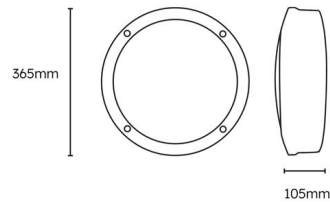

## Technical information:

Application Location	Internal
Emergency Output (lm)	100
Beam Angle	120
CRI	80
Input Type	220-240V AC
Driver Type	CC
Operating Temperature From	-20
Operating Temperature To	40
Product Warranty (Years)	5
Driver Brand	Lumineux
Socket	N/A
Frequency (Hz)	50   60
Diffuser Material	Polycarbonate
Install Options	BESA/Conduit
Install Type	Push Terminal
Replaceable Driver	Professional
Replaceable LED	Professional
Body Material	Aluminium
Sensor Technology	Microwave
Sensor Type	Step-Dim
Max. Mounting Height (m)	4
Hold Time	5s / 30s / 60s / 3min / 5min / 10min / Permanent
Detection Radius	5 x 4
Standby Power	1.0
Standalone/Grouping	Standalone

# Hollingworth Eyelid

**Category:** Hollingworth

**Part Number:** 431130-MW

**Description:** Hollingworth Diecast Eyelid Bulkhead 12W/16W/18W  
3CCT IP65 Black Plug & Play Microwave Step-Dim