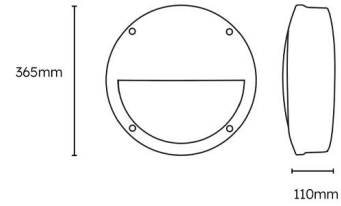

## Technical information:

Application Location	Internal
Emergency Output (lm)	100
Beam Angle	120
CRI	80
Input Type	220-240V AC
Driver Type	CC
Operating Temperature From	-20
Operating Temperature To	40
Product Warranty (Years)	5
Driver Brand	Lumineux
Socket	N/A
Frequency (Hz)	50   60
Diffuser Material	Polycarbonate
Install Options	BESA/Conduit
Install Type	Push Terminal
Replaceable Driver	Professional
Replaceable LED	Professional
Body Material	Aluminium
Sensor Technology	Microwave
Sensor Type	Step-Dim
Max. Mounting Height (m)	4
Hold Time	5s / 30s / 60s / 3min / 5min / 10min / Permanent
Detection Radius	5 x 4
Standby Power	1.0
Standalone/Grouping	Standalone

# Hollingworth Eyelid

**Category:** Hollingworth

**Part Number:** 431130-MW

**Description:** Hollingworth Diecast Eyelid Bulkhead 12W/16W/18W  
3CCT IP65 Black Plug & Play Microwave Step-Dim