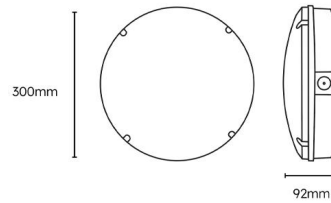

Hatherton

Category: Hatherton

Part Number: 431132-M3

Description: Hatherton Multi Bulkhead 12W/16W/18W 3CCT IP66
White Plug & Play Emergency

Technical information:

Battery Temperature (T ₀) (°C)	30
Module Length (mm)	125
Module Width (mm)	71
Module Height (mm)	31
Battery Length (mm)	650
Battery Width (mm)	18
Battery Height (mm)	18