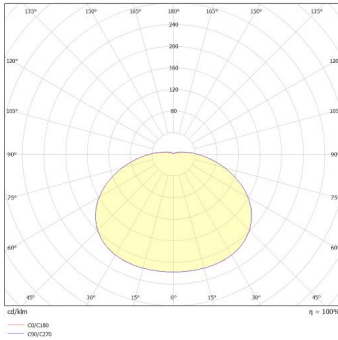

Hatherton

Category: Hatherton

Part Number: 431132-M3

Description: Hatherton Multi Bulkhead 12W/16W/18W 3CCT IP66
White Plug & Play Emergency

Technical information:

Battery Temperature (T ₀) (°C)	30
Module Length (mm)	125
Module Width (mm)	71
Module Height (mm)	31
Battery Length (mm)	650
Battery Width (mm)	18
Battery Height (mm)	18